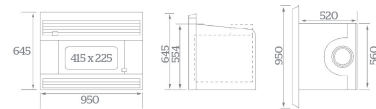

KENT[®]

wood fires & heating

KENT RATA INBUILT WOOD FIRE 15KW

From \$2,699.00

SKU: KWF295-6938 | **Categories:** [Homes above 150m2](#), [Indoor Wood Fires](#) |

KENT[®]

wood fires & heating

PRODUCT DESCRIPTION