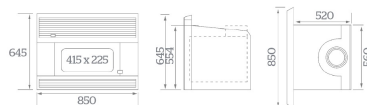

KENT®

wood fires & heating

KENT LOGFIRE II INBUILT WOOD FIRE 15KW

From \$2,699.00

SKU: KWF295-6937 | **Categories:** [Homes above 150m2](#), [Indoor Wood Fires](#) |

PRODUCT DESCRIPTION

Experience clean air heating with the Kent Logfire II. This efficient 15kW inbuilt wood fire provides radiant and convective heat, warming up to 190m². Enjoy peace of mind with the Kent 15-year guaranteed firebox warranty.