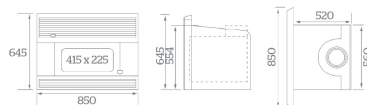

## KENT LOGFIRE II INBUILT WOOD FIRE 15KW

**From \$2,699.00**

**SKU:** KWF295-6937 | **Categories:** [Homes above 150m2](#), [Indoor Wood Fires](#) |