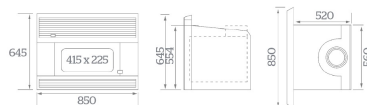

KENT[®]

wood fires & heating

KENT LOGFIRE II INBUILT WOOD FIRE 15KW

From \$2,699.00

SKU: KWF295-6937 | **Categories:** [Homes above 150m2](#), [Indoor Wood Fires](#) |

PRODUCT DESCRIPTION

Experience clean air heating with the Kent Logfire II. This efficient 15kW inbuilt wood fire provides radiant and convective heat, warming up to 190m². Enjoy peace of mind with the Kent 15-year guaranteed firebox warranty.