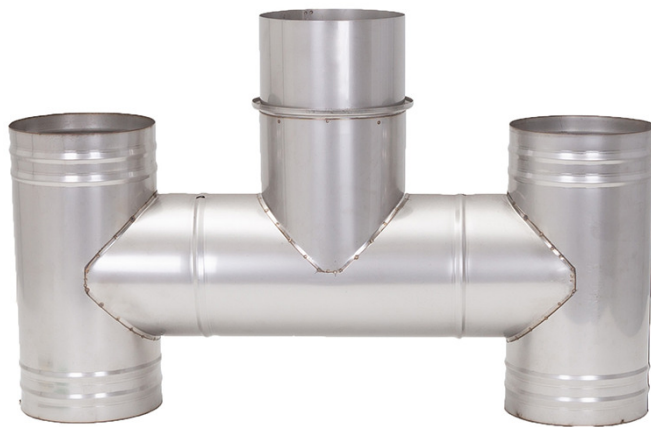

KENT[®]

wood fires & heating

KENT H 45D ELBOW COWL - 150 DIAMETER

\$229.00

SKU: KWF298-7360 | **Categories:** [Accessories](#) |