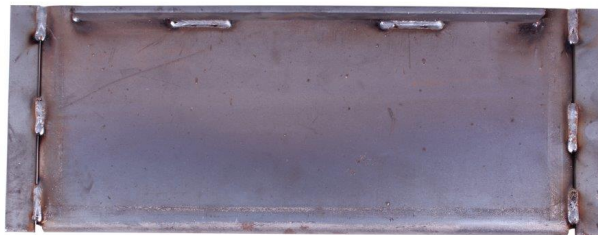

KENT[®]

wood fires & heating

KENT BAFFLE SUITS SIGNATURE MAX (2005-CURRENT)

\$169.00

SKU: KWF299-6189 | **Categories:** [Spare parts](#) |

PRODUCT DESCRIPTION

Baffle. Dimensions (mm): 495W x 190H. Suits Kent Signature Max freplace model.

ADDITIONAL INFORMATION

Fireplace Model

Signature

Part Type

Baffles