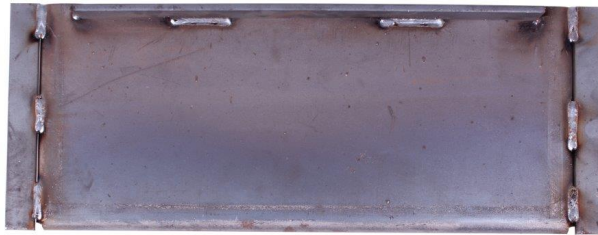

KENT[®]

wood fires & heating

KENT BAFFLE SUITS SIGNATURE MAX (2005-CURRENT)

\$149.00

SKU: KWF299-6189 | **Categories:** [Spare parts](#) |

PRODUCT DESCRIPTION

Baffle. Dimensions (mm): 495W x 190H. Suits Kent Signature Max freplace model.

ADDITIONAL INFORMATION

Fireplace Model

Signature

Part Type

Baffles