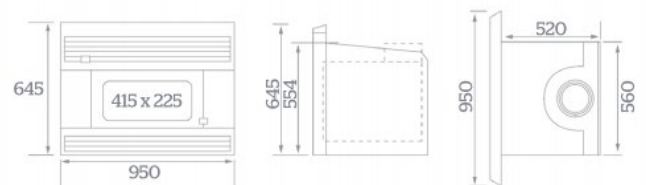

SPECIFICATIONS

- Average emission rate: 0.51g/kg
- Overall average efficiency: 69%
- ECAN Authorization No. 142831

INSTALLATION CLEARANCES

DIMENSIONS (MM)

Minimum Installation Clearances (mm)								Maximum Installation Clearances (mm)
A	B	C*	D	E	F**	G	H	I
25	500	300	200	840	59	2000	1200	160