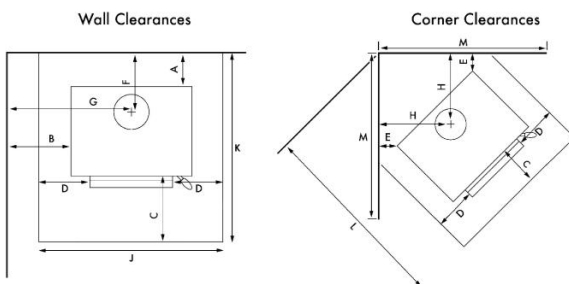

SPECIFICATIONS

- Average emission rate: 0.8g/kg
- Overall average efficiency: 69%
- ECAN Authorization No. 110613

INSTALLATION CLEARANCES

DIMENSIONS (MM)

RECOMMENDED FLUE KITS

Minimum Installation Clearances (no flue shield) mm								Hearth Clearances (mm)				
A	B	C	D	E	F	G	H	J	K	L	M	N
375	300	200	300	225	450	530	465	795	855	1140	585	1000