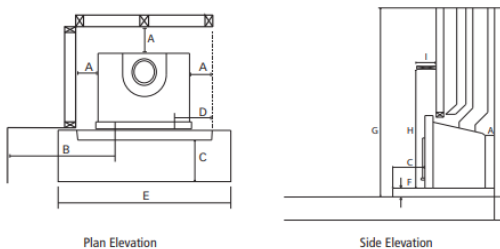

SPECIFICATIONS

- Average emission rate: 0.51g/kg
- Overall average efficiency: 69%
- ECAN Authorization No. 142831

INSTALLATION CLEARANCES

DIMENSIONS (MM)

Minimum Installation Clearances (mm)								Maximum Installation Clearances (mm)
A	B	C*	D	E	F**	G	H	I
25	500	300	200	840	59	2000	1200	160