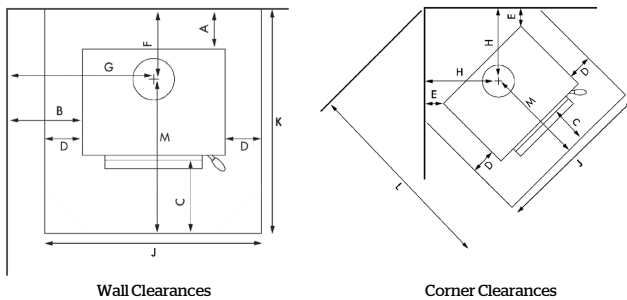

Wall Clearances

Corner Clearances

Minimum Installation Clearances (no flue shield) mm								Hearth Clearances (mm)				
A	B	C	D	E	F	G	H	J	K	L	M	N
100	400	300	155	200	250	690	512	840	800	1275	550	1110

RECOMMENDED FLUE KITS