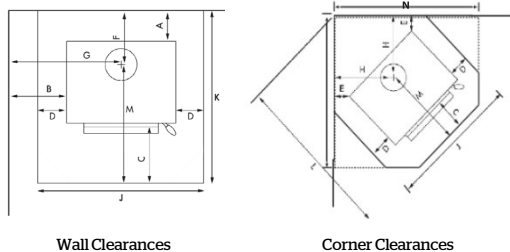

INSTALLATION CLEARANCES

Minimum Installation Clearances (no flue shield) mm							Hearth Clearances (mm)					
A	B	C	D	E	F	G	H	J	K	L	M	N
475	550	540	130	425	640	805	730	795	855	1140	585	1000

RECOMMENDED FLUE KITS

Standard	KWF298-7005
Energy Saver	KWF298-7006

Fluekits are tested to AS/NZS2918 Appendix Freportno O2/649.

LOVED HERE.