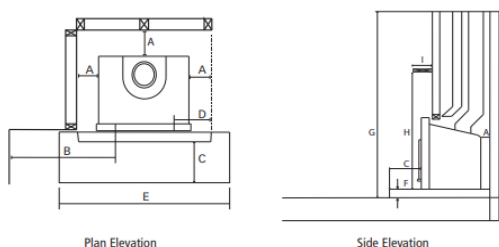

SPECIFICATIONS

- Average emission rate: 0.51g/kg
- Overall average efficiency: 69%
- ECAN Authorization No. 142832

INSTALLATION CLEARANCES

DIMENSIONS (MM)

Minimum Installation Clearances (mm)							Maximum Installation Clearances (mm)	
A	B	C*	D	E	F**	G	H	I
25	500	300	200	840	59	2000	1200	160