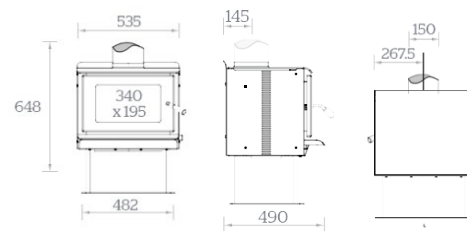

SPECIFICATIONS

- Average emission Rate: 0.80/Kg
- Overall average efficiency :69%
- ECAN Authorization No.165498

INSTALLATION CLEARANCES

DIMENSIONS (MM)

RECOMMENDED FLUE KITS

Minimum Installation Clearances (with flue shield) mm							Hearth Clearances (mm)					
A	B	C	D	E	F	G	H	J	K	L	M	N
135	350	300	130	120	270	610	395	795	855	1140	585	1000