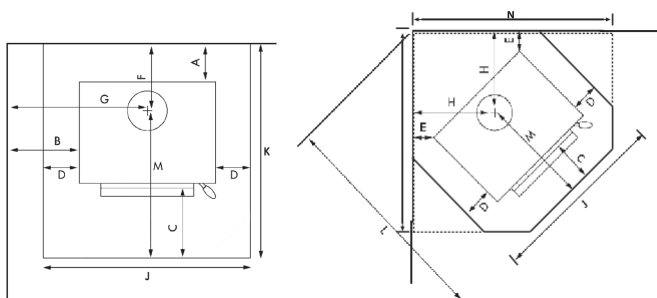

INSTALLATION CLEARANCES

Wall Clearances

Corner Clearances