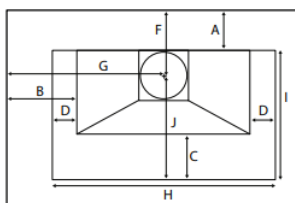

* Floor protector from front of fascia.

** Heat sensitive floors only. Refer installation instructions for other floor types.

LOVED HERE.

kent.co.nz

TEKAPO

OUTDOOR WOOD FIRE

KWF295-5901

- Overall average efficiency: 69%
- ECAN Authorization No.142832