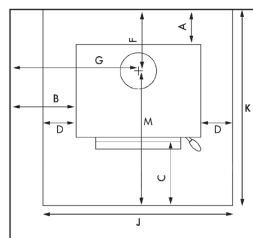

INSTALLATION CLEARANCES

Wall Clearances