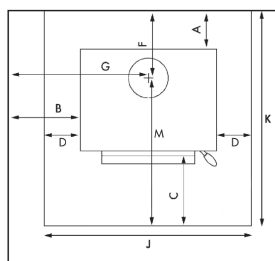

INSTALLATION CLEARANCES

Wall Clearances