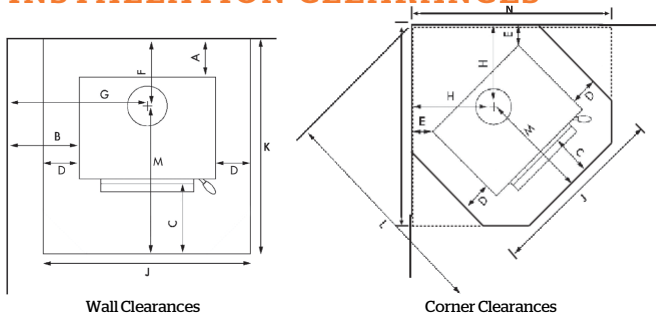

SPECIFICATIONS

- Average emission Rate: 0.80/Kg
- Overall average efficiency :69%
- ECAN Authorization No.165498

INSTALLATION CLEARANCES

DIMENSIONS (MM)

RECOMMENDED FLUE KITS

Minimum Installation Clearances (with flue shield) mm							Hearth Clearances (mm)					
A	B	C	D	E	F	G	H	J	K	L	M	N
135	350	300	130	120	270	610	395	795	855	1140	585	1000

SPECIFICATIONS

- Average emission Rate: 0.80/Kg
- Overall average efficiency: 69%
- ECAN Authorization No 165500

INSTALLATION CLEARANCES

DIMENSIONS (MM)

RECOMMENDED FLUE KITS

Minimum Installation Clearances (with flue shield) mm							Hearth Clearances (mm)					
A	B	C	D	E	F	G	H	J	K	L	M	N
135	350	300	130	120	270	610	395	795	855	1140	585	1000