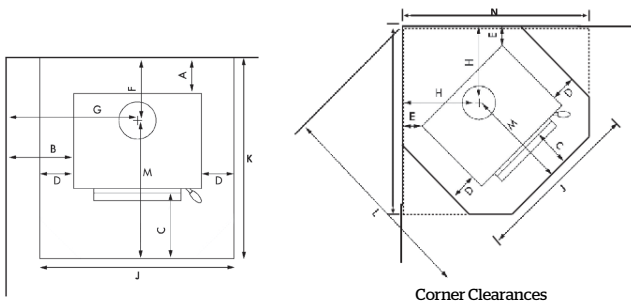

INSTALLATION CLEARANCES