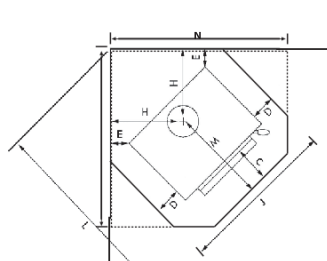

Corner Clearances