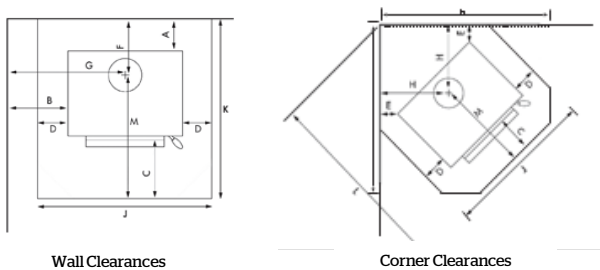

INSTALLATION CLEARANCES

RECOMMENDED FLUE KITS

Minimum Installation Clearances (no flue shield) mm							Hearth Clearances (mm)					
A	B	C	D	E	F	G	H	J	K	L	M	N
100	300	300	80	50	260	642	440	845	940	1300	680	1100

Standard	KWF298-7005
Energy Saver	KWF298-7006

Flue kits are tested to AS/NZS2918 Appendix F report no O2/649