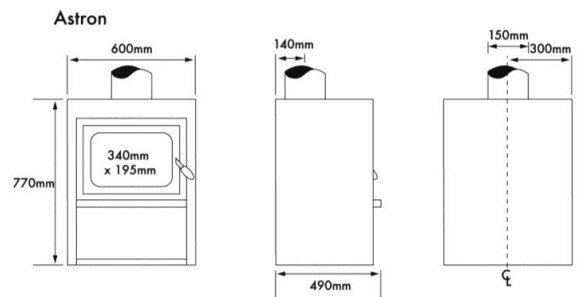

SPECIFICATIONS

- Average emission rate: 0.70g/kg
- Overall average efficiency: 71.30%
- ECAN Authorization No. 110612

INSTALLATION CLEARANCES

DIMENSIONS (MM)

RECOMMENDED FLUE KITS

Minimum Installation Clearances (no flue shield) mm							Hearth Clearances (mm)				
A	B	C	D	E	F	G	H	J	K	L	M
100	225	300	90	50	235	525	360	780	820	1085	585