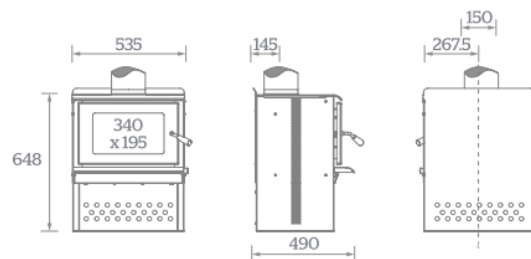

SPECIFICATIONS

- Average emission Rate: 0.80/Kg
- Overall average efficiency :69%
- ECAN Authorization No.165498

INSTALLATION CLEARANCES

DIMENSIONS (MM)

RECOMMENDED FLUE KITS

Minimum Installation Clearances (with flue shield) mm							Hearth Clearances (mm)					
A	B	C	D	E	F	G	H	J	K	L	M	N
135	350	300	130	120	270	610	395	795	855	1140	585	1000

SPECIFICATIONS

- Average emission Rate: 0.80/Kg
- Overall average efficiency: 69%
- ECAN Authorization No 165500

INSTALLATION CLEARANCES

DIMENSIONS (MM)

RECOMMENDED FLUE KITS

Minimum Installation Clearances (with flue shield) mm							Hearth Clearances (mm)					
A	B	C	D	E	F	G	H	J	K	L	M	N
135	350	300	130	120	270	610	395	795	855	1140	585	1000