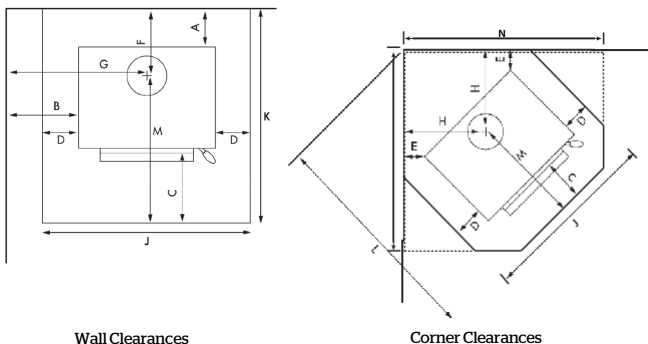

SPECIFICATIONS

- Average emission rate: 0.98g/kg
- Overall average efficiency: 66%
- ECAN Authorization No. 144660

INSTALLATION CLEARANCES

Wall Clearances

Corner Clearances

DIMENSIONS (MM)

RECOMMENDED FLUE KITS