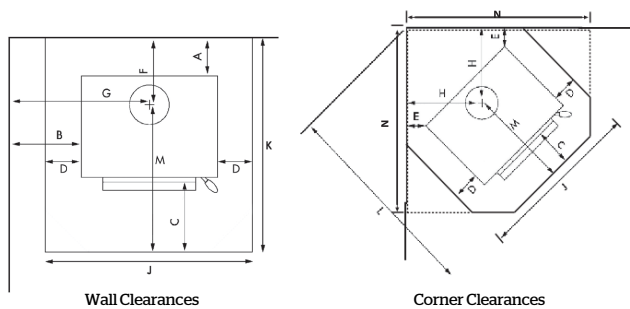

10kW

150m²

Radiant

Clean Air

VERMELDTE
FIREBOX
15
YEAR
WARRANTY

INSTALLATION CLEARANCES

RECOMMENDED FLUE KITS

Minimum Installation Clearances (no flue shield) mm							Hearth Clearances (mm)					
A	B	C	D	E	F	G	H	J	K	L	M	N
375	300	200	300	225	450	530	465	795	855	1140	585	1000