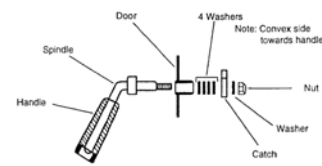

SPECIFICATIONS

- Model shown is from between 1997 and 2002
- 3mm Firebox construction
- Prior to 1997 the air slide arrangement was different - manual slide not rotary control.
- Door was flat and not sloped as this one is, and door handle was as per Fig.1
- Firebricks, Roof baffles and secondary air tubes are the same in Fiorenzi and Fiamma Models
- Came in various colours, Matt Black, Green, Brown, Matt Brown and white