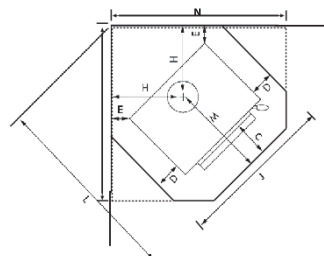

INSTALLATION CLEARANCES

Wall Clearances

Corner Clearances

DIMENSIONS (MM)

RECOMMENDED FLUE KITS

Minimum Installation Clearances (with flue shield) mm								Hearth Clearances (mm)				
A	B	C	D	E	F	G	H	J	K	L	M	N
135	350	300	130	120	270	610	395	795	855	1140	585	1000