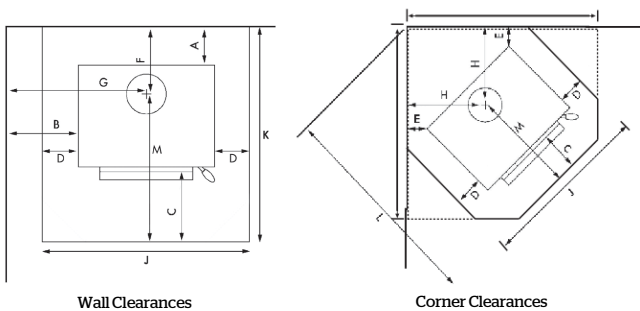

SPECIFICATIONS

- Average emission rate: 0.98g/kg
- Overall average efficiency: 66%
- ECAN Authorization No: 14466

INSTALLATION CLEARANCES

DIMENSIONS (MM)

RECOMMENDED FLUE KITS

Minimum Installation Clearances (with flue shield) mm							Hearth Clearances (mm)					
A	B	C	D	E	F	G	H	J	K	L	M	N
160	360	300	130	190	320	645	500	835	960	1340	640	1160