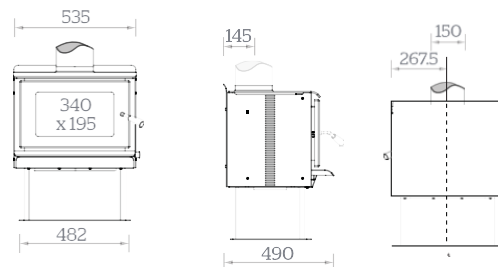

SPECIFICATIONS

- Average emission rate: 0.98g/kg
- Overall average efficiency: 66%
- ECAN Authorization No. 144660

INSTALLATION CLEARANCES

Wall Clearances

Corner Clearances

DIMENSIONS (MM)

RECOMMENDED FLUE KITS

Minimum Installation Clearances (with flue shield) mm							Hearth Clearances (mm)					
A	B	C	D	E	F	G	H	J	K	L	M	N
160	360	300	130	190	320	645	500	835	960	1340	640	1160

Standard	KWF298-7005
Energy Saver	KWF298-7006