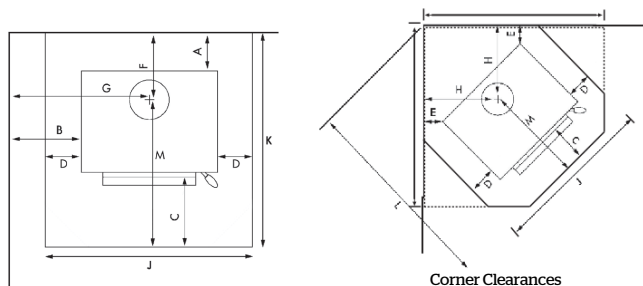

INSTALLATION CLEARANCES

Minimum Installation Clearances (with flue shield) mm							Hearth Clearances (mm)					
A	B	C	D	E	F	G	H	J	K	L	M	N
300	200	300	80	180	460	488	500	735	1100	1340	640	1160

DIMENSIONS (MM)