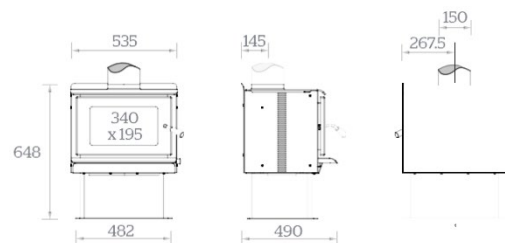

INSTALLATION CLEARANCES

Wall Clearances

Corner Clearances

DIMENSIONS (MM)

RECOMMENDED FLUE KITS

Minimum Installation Clearances (with flue shield) mm								Hearth Clearances (mm)				
A	B	C	D	E	F	G	H	J	K	L	M	N
135	350	300	130	120	270	610	395	795	855	1140	585	1000