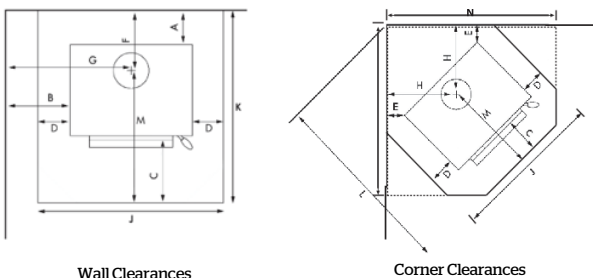

SPECIFICATIONS

- Average emission Rate: 0.80/Kg
- Overall average efficiency :69%
- ECAN Authorization No.165498

INSTALLATION CLEARANCES

DIMENSIONS (MM)

RECOMMENDED FLUE KITS

Minimum Installation Clearances (with flue shield) mm							Hearth Clearances (mm)					
A	B	C	D	E	F	G	H	J	K	L	M	N
135	350	300	130	120	270	610	395	795	855	1140	585	1000