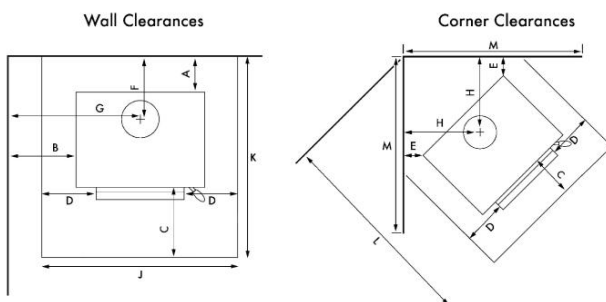

INSTALLATION CLEARANCES