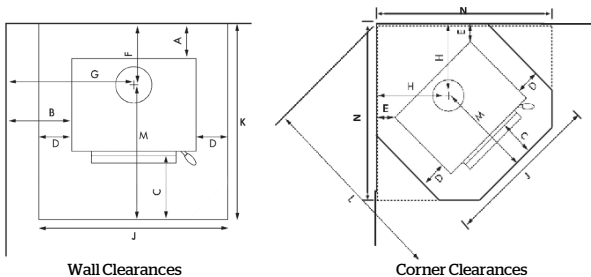

INSTALLATION CLEARANCES

RECOMMENDED FLUE KITS

Minimum Installation Clearances (no flue shield) mm							Hearth Clearances (mm)					
A	B	C	D	E	F	G	H	J	K	L	M	N
100	250	300	90	50	245	600	400	880	805	1120	560	1140

Standard	KWF298-7005
Energy Saver	KWF298-7006

Flue kits are retested to AS/NZS2918 Appendix F report no O2/649.

LOVED HERE.

Kent products are distributed by:
Aber Holdings Ltd T/A Aber Living, 17 Mainstreet Place, Te Rapa, Hamilton 3200
Free Phone: 0800 161 161 | www.aberliving.co.nz

kent.co.nz