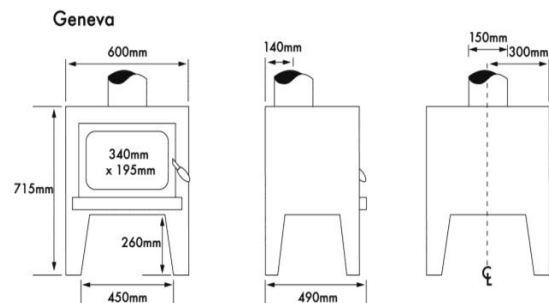

SPECIFICATIONS

- Average emission rate: 1.09g/kg
- Overall average efficiency 65.04%
- NCC Authorization No. N0032

INSTALLATION CLEARANCES

DIMENSIONS (MM)

RECOMMENDED FLUE KITS

Minimum Installation Clearances (no flue shield) mm								Hearth Clearances (mm)			
A	B	C	D	E	F	G	H	J	K	L	M
100	225	330	200	50	235	525	365	880	890	1117	1000