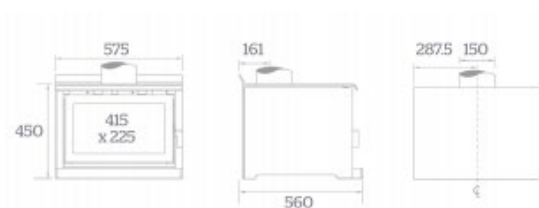

RECOMMENDED FLUE KITS

Standard	KWF298-7005
Energy Saver	KWF298-7006

Flue kits are tested to AS/NZS2918 Appendix F report no.02/649.

LOVED HERE.

kent.co.nz