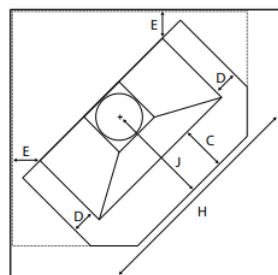

* Floor protector from front of fascia.

** Heat sensitive floors only. Refer installation instructions for other floor types.

LOVED HERE.

kent.co.nz

TEKAPO

OUTDOOR WOOD FIRE

KWF295-5901

- Overall average efficiency: 69%
- ECAN Authorization No.142832