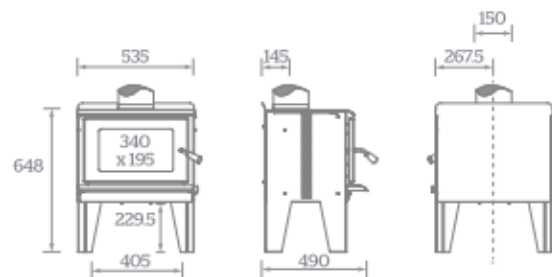

SPECIFICATIONS

- Average emission Rate: 0.80/Kg
- Overall average efficiency: 69%
- ECAN Authorization No. 165499

INSTALLATION CLEARANCES

Wall Clearances

Corner Clearances

DIMENSIONS (MM)

RECOMMENDED FLUE KITS