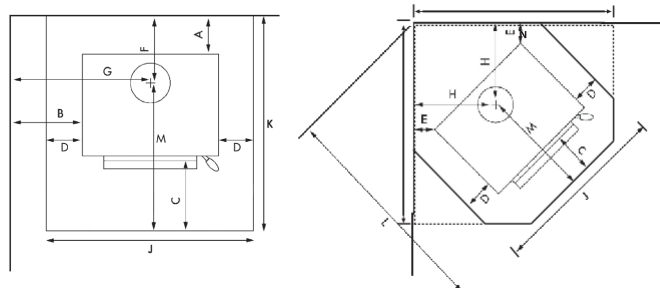

SPECIFICATIONS

- Average emission rate: 0.54g/kg
- Overall average efficiency: 66%
- ECAN Authorization No. 191312

INSTALLATION CLEARANCES

Wall Clearances

Corner Clearances

DIMENSIONS (MM)

RECOMMENDED FLUE KITS