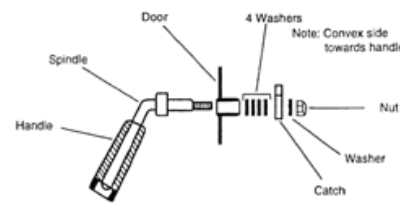

RECOMMENDED FLUE KITS

Minimum Installation Clearances (no flue shield) mm							Hearth Clearances (mm)					
A	B	C	D	E	F	G	H	J	K	L	M	N
375	300	200	300	225	450	530	465	795	855	1140	585	1000

Standard	KWF298-7005
Energy Saver	KWF298-7006

Flue kits are tested to AS/NZS2918 Appendix F report no O2/649

LOVED HERE.

kent.co.nz