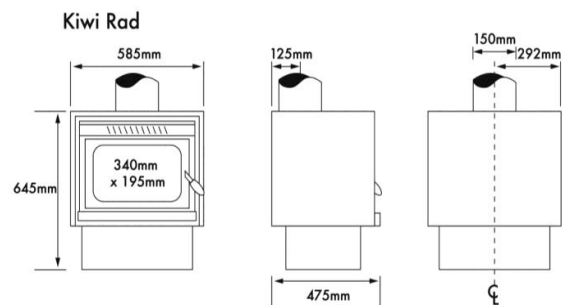

SPECIFICATIONS

- Average emission rate: 0.8g/kg
- Overall average efficiency: 69%
- ECAN Authorization No. 110613

INSTALLATION CLEARANCES

DIMENSIONS (MM)

RECOMMENDED FLUE KITS

Minimum Installation Clearances (no flue shield) mm								Hearth Clearances (mm)				
A	B	C	D	E	F	G	H	J	K	L	M	N
375	300	200	300	225	450	530	465	795	855	1140	585	1000