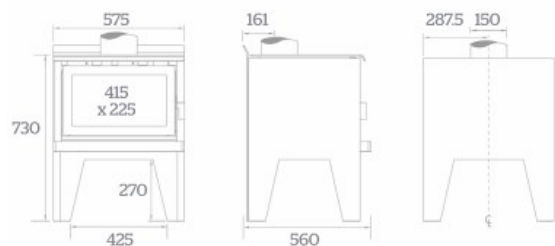

SPECIFICATIONS

- Average emission rate: 0.98g/kg
- Overall average efficiency: 66%
- ECAN Authorization No: 14466

INSTALLATION CLEARANCES

DIMENSIONS (MM)

RECOMMENDED FLUE KITS

Minimum Installation Clearances (with flue shield) mm							Hearth Clearances (mm)					
A	B	C	D	E	F	G	H	J	K	L	M	N
160	360	300	130	190	320	645	500	835	960	1340	640	1160

SPECIFICATIONS

- Average emission rate: 0.98g/kg
- Overall average efficiency: 66%
- ECAN Authorization No. 144661

INSTALLATION CLEARANCES

DIMENSIONS (MM)

RECOMMENDED FLUE KITS

Minimum Installation Clearances (with flue shield) mm								Hearth Clearances (mm)				
A	B	C	D	E	F	G	H	J	K	L	M	N
160	360	300	130	190	320	645	500	835	960	1340	640	1160