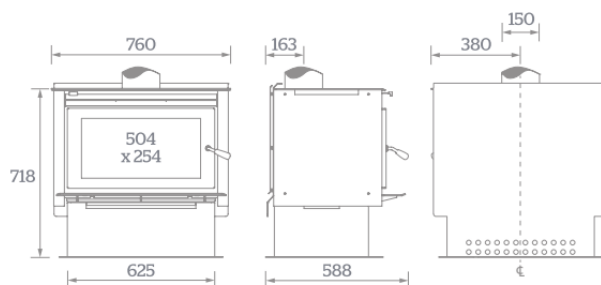

SPECIFICATIONS

- Average emission rate: 0.54g/kg
- Overall average efficiency: 66%
- ECAN Authorization No. 191312

INSTALLATION CLEARANCES

Wall Clearances

Corner Clearances

DIMENSIONS (MM)

RECOMMENDED FLUE KITS