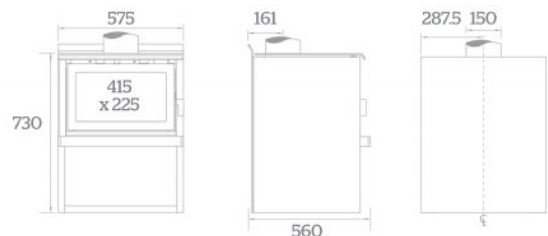

Minimum Installation Clearances (with flue shield) mm							Hearth Clearances (mm)					
A	B	C	D	E	F	G	H	J	K	L	M	N
160	360	300	130	190	320	645	500	835	960	1340	640	1160

Standard	KWF298-7005
Energy Saver	KWF298-7006

SPECIFICATIONS

- Average emission rate: 0.98g/kg
- Overall average efficiency: 66%
- ECAN Authorization No: 14466

INSTALLATION CLEARANCES

DIMENSIONS (MM)

RECOMMENDED FLUE KITS

Minimum Installation Clearances (with flue shield) mm							Hearth Clearances (mm)					
A	B	C	D	E	F	G	H	J	K	L	M	N
160	360	300	130	190	320	645	500	835	960	1340	640	1160