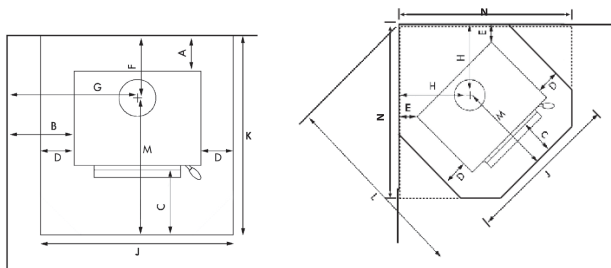

INSTALLATION CLEARANCES

Wall Clearances

Corner Clearances

Minimum Installation Clearances (no flue shield) mm							Hearth Clearances (mm)					
A	B	C	D	E	F	G	H	J	K	L	M	N
375	300	200	300	225	450	530	465	795	855	1140	585	1000