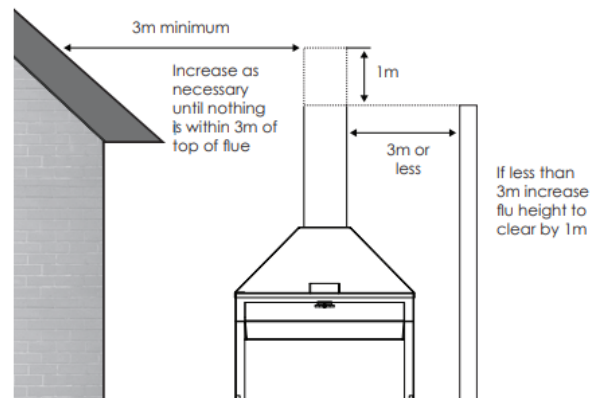

* Floor protector from front of fascia.

** Heat sensitive floors only. Refer installation instructions for other floor types.

LOVED HERE.

kent.co.nz

TEKAPO

OUTDOOR WOOD FIRE

KWF295-5901

- Overall average efficiency: 69%
- ECAN Authorization No.142832