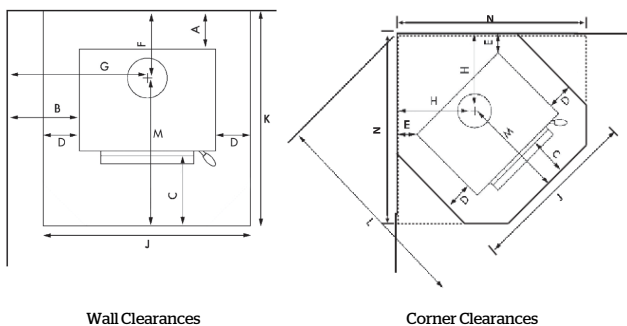

INSTALLATION CLEARANCES

RECOMMENDED FLUE KITS

Minimum Installation Clearances (no flue shield) mm								Hearth Clearances (mm)				
A	B	C	D	E	F	G	H	J	K	L	M	N
375	300	200	300	225	450	530	465	795	855	1140	585	1000

Standard	KWF298-7005
Energy Saver	KWF298-7006

Flue kits are tested to AS/NZS2918 Appendix F report no O2/649.

LOVED HERE.

Kent products are distributed by:
Aber Holdings Ltd T/A Aber Living, 17 Mainstreet Place, Te Rapa, Hamilton 3200
Free Phone: 0800 161 161 | www.aberliving.co.nz

kent.co.nz