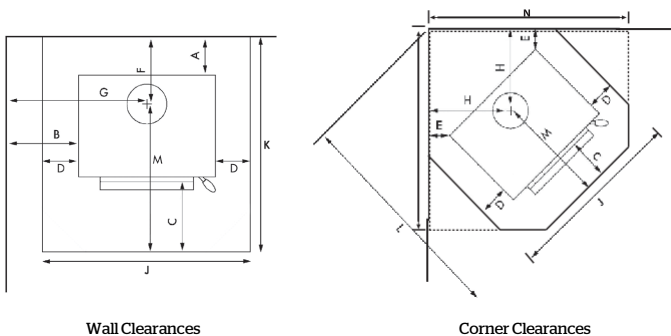

INSTALLATION CLEARANCES

RECOMMENDED FLUE KITS

Minimum Installation Clearances (no flue shield) mm								Hearth Clearances (mm)				
A	B	C	D	E	F	G	H	J	K	L	M	N
475	550	540	130	425	640	805	730	795	855	1140	585	1000

Standard	KWF298-7005
Energy Saver	KWF298-7006

FluekitsarettestedtoAS/NZS2918AppendixFreportnoO2/649.

LOVED HERE.