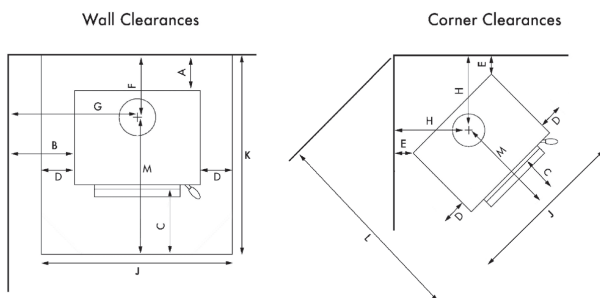

INSTALLATION CLEARANCES