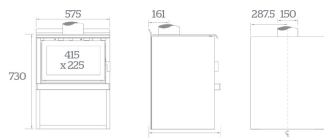

PRODUCT DESCRIPTION

The Kent Murchison is an 18kW freestanding fireplace with a wood stacker, delivering efficient, clean-air heating for three or four-bedroom homes. Capable of heating up to 210m², it sets the scene for warm, cosy winter evenings.