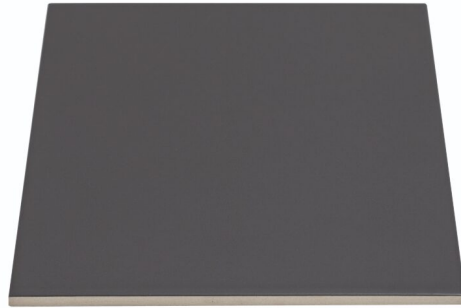

KENT EXTERNAL TILE FOR TILEFIRE 200X200MM

\$14.99

SKU: KWF299-7026 | **Categories:** [Spare parts](#) | **Tags:** [cart](#)

PRODUCT DESCRIPTION

Exterior tile for Kent Tilffire, 200X200X5mm.

ADDITIONAL INFORMATION

KENT[®]

wood fires & heating

Weight	0.003864 kg
Fireplace Model	Tilefire N/CA
Part Type	Bricks