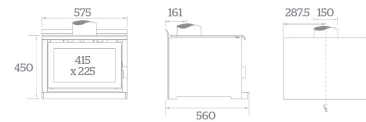

KENT®

wood fires & heating

PRODUCT DESCRIPTION

Create a unique focal point with the Kent Forbes Bench Top Wood Fire. With its powerful 18kW output, this fire harnesses both radiant and convective heat, effectively warming homes up to 210m²—all while maintaining its clean-air approval. Enjoy peace of mind with the Kent 15-year guaranteed firebox warranty.