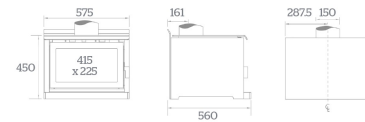

KENT®

wood fires & heating

PRODUCT DESCRIPTION

The Kent Forbes is a unique 18kW bench-top wood fireplace delivering efficient, clean-air heating for three or four-bedroom homes. Capable of heating up to 210m², it sets the scene for warm, cosy winter evenings.

- Durable finish with high-temperature baked black paint
- Excellent insulation and superior heat retention from quality vermiculite bricks
  - Robust steel baffle plates for efficient double burn combustion
- Sturdy steel plate top, perfect for boiling a kettle or cooking a winter favourite
  - 41L internal firebox capacity
  - 15-year firebox warranty