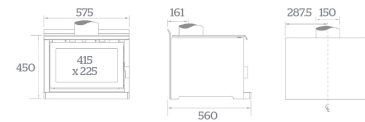

KENT®

wood fires & heating

PRODUCT DESCRIPTION

Create a unique focal point with the Kent Forbes Bench Top Wood Fire. With its powerful 18kW output, this fire harnesses both radiant and convective heat, effectively warming homes up to 210m²—all while maintaining its clean-air approval. Enjoy peace of mind with the Kent 15-year guaranteed firebox warranty.