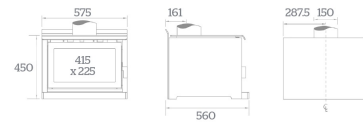

KENT®

wood fires & heating

PRODUCT DESCRIPTION

Create a unique focal point with the Kent Forbes Bench Top Wood Fire. With its powerful 18kW output, this fire harnesses both radiant and convective heat, effectively warming homes up to 210m²—all while maintaining its clean-air approval. Enjoy peace of mind with the Kent 15-year guaranteed firebox warranty.